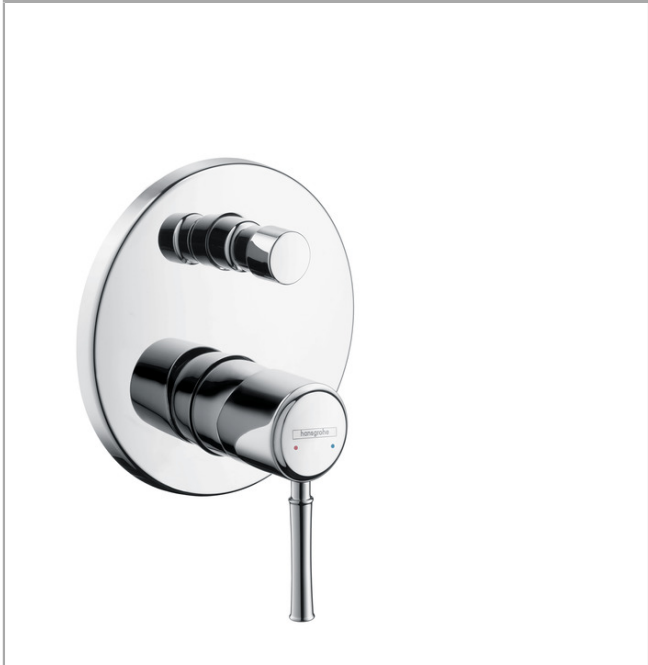

Talis Classic
Single lever bath mixer for concealed installation
 Surfaces: **chrome** Article Number: **14145000**

Description

Mandatory Accessoires

- Basic set iBox universal (#01800XXX)
- iBox universal Basic with pre-mounted angle connection G1/2 (#01810XXX)

Optional Accessoires

- Extension element Ø 150 mm (#13597XXX)

Product image

Scale drawing

Flowchart