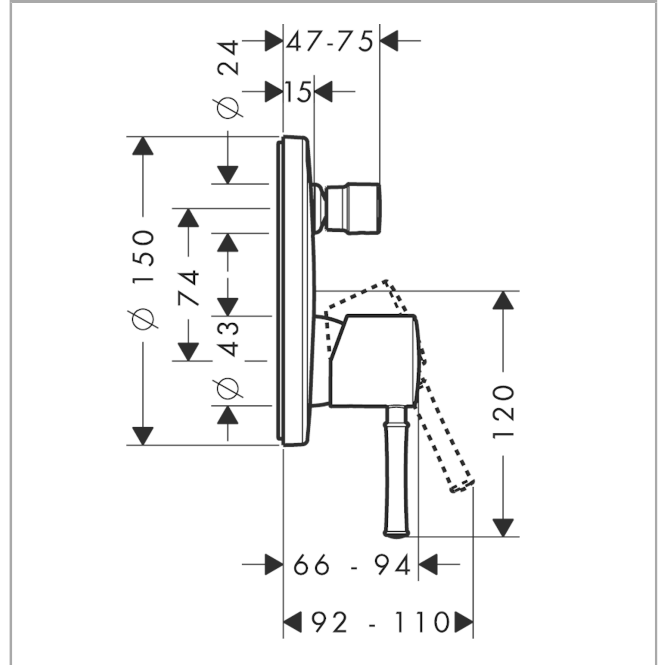

Talis Classic
Single lever bath mixer for concealed installation
 Surfaces: **chrome** Article Number: **14145000**

Description

Mandatory Accessoires

- Basic set iBox universal (#01800XXX)
- iBox universal Basic with pre-mounted angle connection G1/2 (#01810XXX)

Optional Accessoires

- Extension element Ø 150 mm (#13597XXX)

Product image

Scale drawing

Flowchart